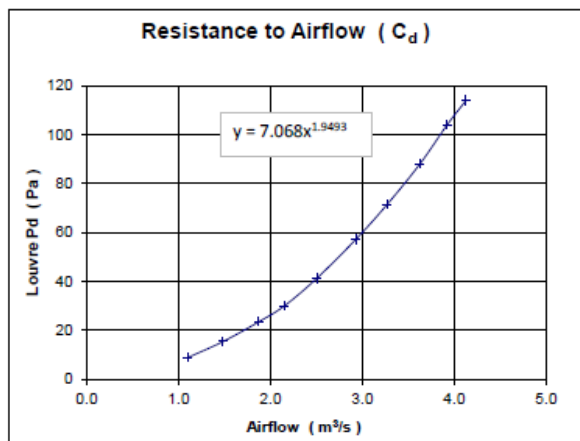

**SELECTION:**

SAS-EAL – W X H – MATERIAL-FINISH-OPTIONAL  
SAS-STL- 18 inches X 12 inches-AL(Aluminum)-  
P(Powder coat)-B(Bird Screen)

**PRESSURE DROP VS FLOW RATE**

SECTION DETAILS

VERTICAL SECTION

HORIZONTAL SECTION