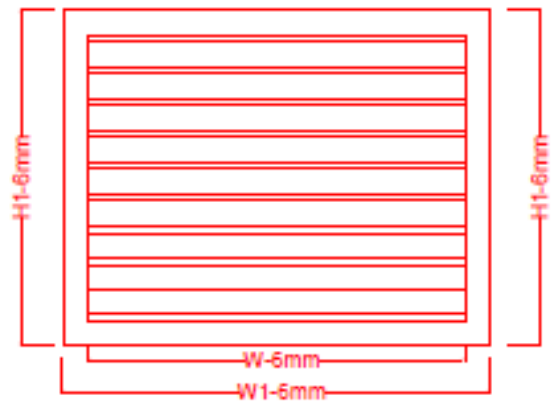

#### MAXIMUM SIZE:

1100 W x 2000 H as single section. Up to 2200 W x 2000 H as a single section with vertical mullion on center. Larger sizes will be in multiple sections.

**SAS-EAL-45**

#### DIMENSION Standard size

Width (inches)	12	18	24	30	36	42	48	54	60
Height (inches)	12	18	24	30	36	42	48	54	60

**CONFIGURATION:**

Supplied In Modular Assembly Form For Rapid Site and Installation and suitable for different weather condition.

**SELECTION:**

SAS-EAL – W X H – MATERIAL-FINISH-OPTIONAL  
SAS-STL- 18 inches X 12 inches-AL(Aluminum)-  
P(Powder coat)-B(Bird Screen)

**PRESSURE DROP VS FLOW RATE**

SECTION DETAILS

VERTICAL SECTION

HORIZONTAL SECTION

SINGLE SECTION WITH MULLION

FROM W:1200 MM TO 2200 MM

MULTIPLE SECTION

ABOVE W:2200 MM & H:2000 MM

**AL MABANI**  
AL UMUMIYYAH