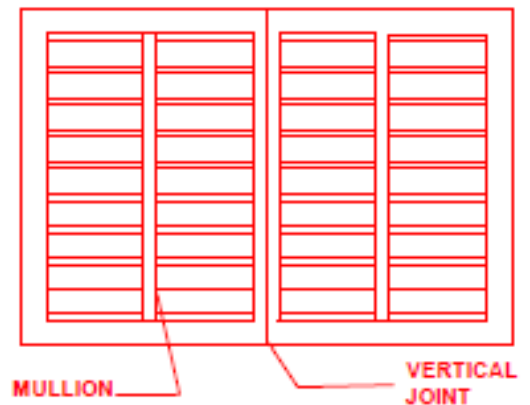

#### DIMENSION Standard size

Width (inches)	12	18	24	30	36	42	48	54	60
Height (inches)	12	18	24	30	36	42	48	54	60

**CONFIGURATION:**

Supplied In Modular Assembly Form For Rapid Site and Installation and suitable for different weather condition.

**SELECTION:**

SAS-EAL – W X H – MATERIAL-FINISH-OPTIONAL  
SAS-STL- 18 inches X 12 inches-AL(Aluminum)-  
P(Powder coat)-B(Bird Screen)

**PRESSURE DROP VS FLOW RATE**

SECTION DETAILS

VERTICAL SECTION

HORIZONTAL SECTION

SINGLE SECTION WITH MULLION

FROM W:1200 MM TO 2200 MM

MULTIPLE SECTION

ABOVE W:2200 MM & H:2000 MM

**AL MABANI**  
AL UMUMIYYAH