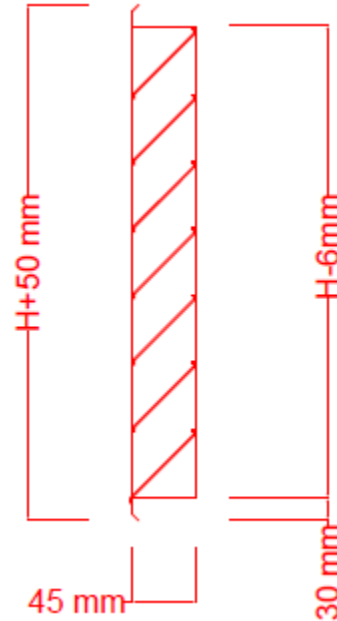

#### MAXIMUM SIZE:

1100 W x 2000 H as single section. Up to 2200 W x 2000 H as a single section with vertical mullion on center. Larger sizes will be in multiple sections.

**SAS-EAL-45**

#### DIMENSION Standard size

Width (inches)	12	18	24	30	36	42	48	54	60
Height (inches)	12	18	24	30	36	42	48	54	60

**CONFIGURATION:**

Supplied In Modular Assembly Form For Rapid Site and Installation and suitable for different weather condition.

**SELECTION:**

SAS-EAL – W X H – MATERIAL-FINISH-OPTIONAL  
SAS-STL- 18 inches X 12 inches-AL(Aluminum)-  
P(Powder coat)-B(Bird Screen)

**PRESSURE DROP VS FLOW RATE**

SECTION DETAILS

VERTICAL SECTION

HORIZONTAL SECTION

SINGLE SECTION WITH MULLION

FROM W:1200 MM TO 2200 MM

MULTIPLE SECTION

ABOVE W:2200 MM & H:2000 MM

**AL MABANI**  
AL UMUMIYYAH